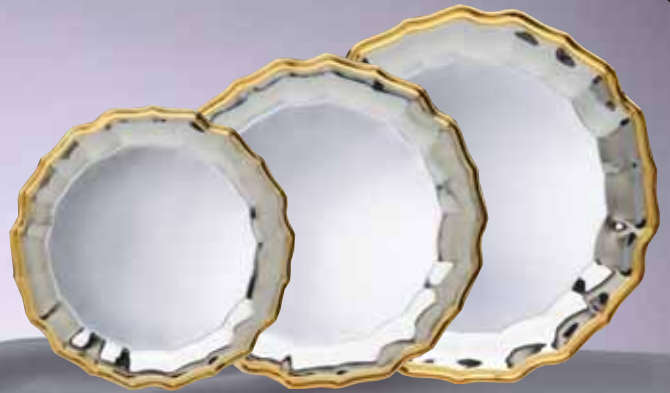

"EVERY AWARD COMPONENT UNDER THE STARS"

Silver Plated Trays with Gold Border

Featuring a Full Engraving Area

T4200 12" T4100 10" T4000 8"

T4017 9" x 6½"
T4019 12½" x 8½"

SP12SG 12" ROUND TRAY
SP10SG 10" ROUND TRAY
SP8SG 8" ROUND TRAY

SGWP8 8" WAVE TRAY
SGWP10 10" WAVE TRAY
SGWP12 12" WAVE TRAY

ROUND WOOD AND TRAYS ARE SHIPPED SEPARATE FOR EASE OF ENGRAVING

Featuring a Full Engraving Area

HEAVY WEIGHT TRAYS

COMES COMPLETE WITH FRAME VELVET BACKING SILVER TRAY AND GLASS FRONT PANEL