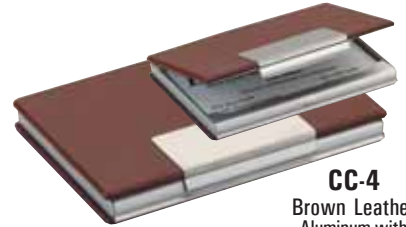

Business Card Cases

ID17 1-3/4" x 3-1/4"
SOCIAL SECURITY CARD
PRE-PRINTED
STANDARD ENG. ONLY

CC-1
Black & Chrome
Steel

CC-2
Matte Silver
Steel

Business Card Cases
DIAMOND
or **ROTARY**
ENGRAVE

CC-3
Black Leather
Aluminum with
Stainless Steel Clasp