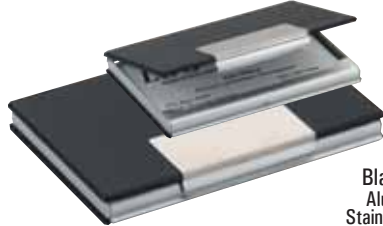

Business Card Cases

ID17 1-3/4" x 3-1/4"
SOCIAL SECURITY CARD
PRE-PRINTED
STANDARD ENG. ONLY

CC-1
Black & Chrome
Steel

CC-2
Matte Silver
Steel

Business Card Cases
DIAMOND
or **ROTARY**
ENGRAVE

CC-3
Black Leather
Aluminum with
Stainless Steel Clasp