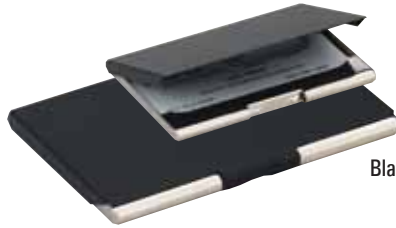

Business Card Cases

Business Card Cases
DIAMOND
or **ROTARY**
ENGRAVE

Pocket Calculator
Great Promotional Item
Example Silk-Screened

EQUIPMENT
ENGRAVABLES & SUPPLIES
PLAQUES & ACCESSORIES
CORPORATE & GIFTWARE
CRYSTAL & ACRYLICS
MEDALS, PINS & MYLARS
ALAMAR & MARBLE
COLUMNS
WOOD BASES & SETS
PLASTIC & METAL CUPS